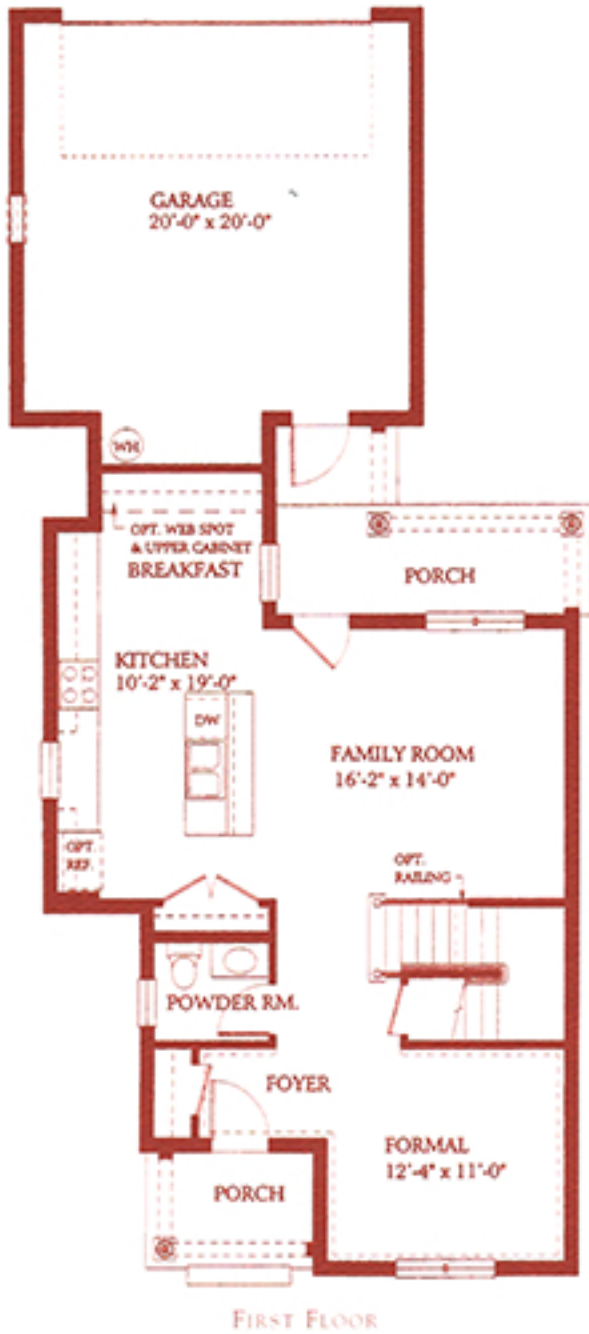

# CALLOWAY MEDITERRANEAN

OPTIONAL HALL CLOSET

Artist's renderings only, may not reflect actual characteristic of finished home. Window sizes and locations, room sizes and dimensions are approximate and may vary slightly. Prices and features subject to change without notice.

*Bungalows at*  
**BALDWIN PARK**  
A TRADITIONAL ORLANDO NEIGHBORHOOD

**CALLOWAY MEDITERRANEAN**

3 Bedroom, 2.5 Bath, 2-Car Garage • 1,742 sq. ft.

**Cambridge**  
HOMES